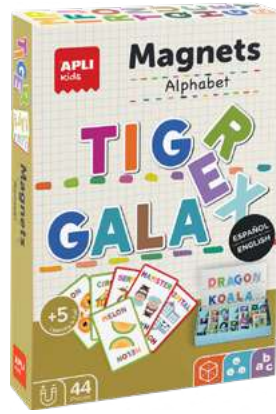

17,99

5+

REF. 50410780 (19403)
MAGNETS ALFABETO